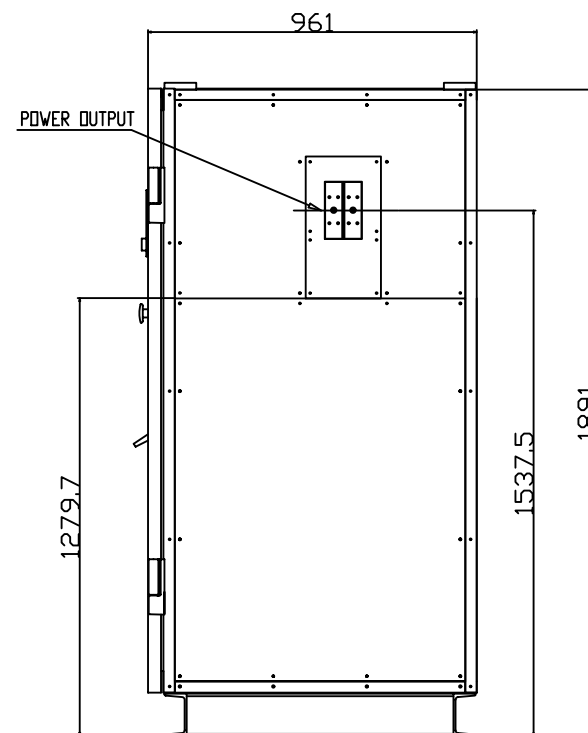

TOP VIEW

FRONT VIEW

RIGHT VIEW

LEFT VIEW

COOLING WATER
1/2(20A) PTF

POWER OUTPUT