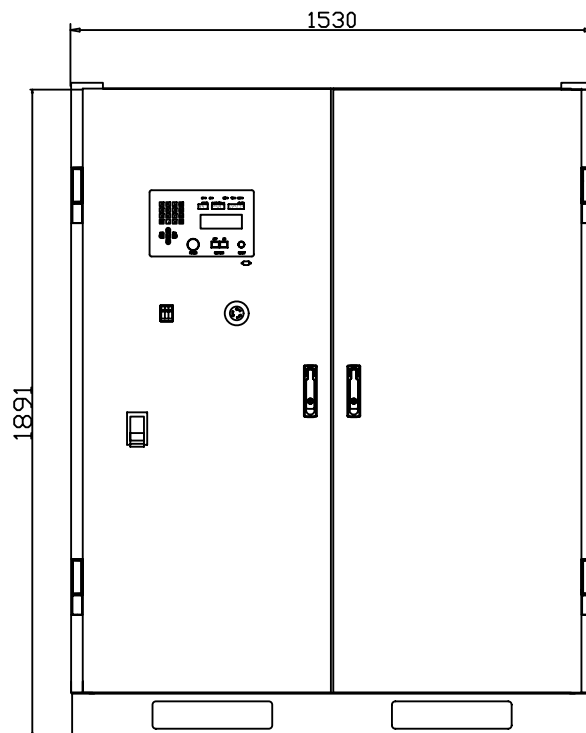

TOP VIEW

FRONT VIEW

RIGHT VIEW

LEFT VIEW

COOLING WATER
1/2(20A) PTF

POWER OUTPUT